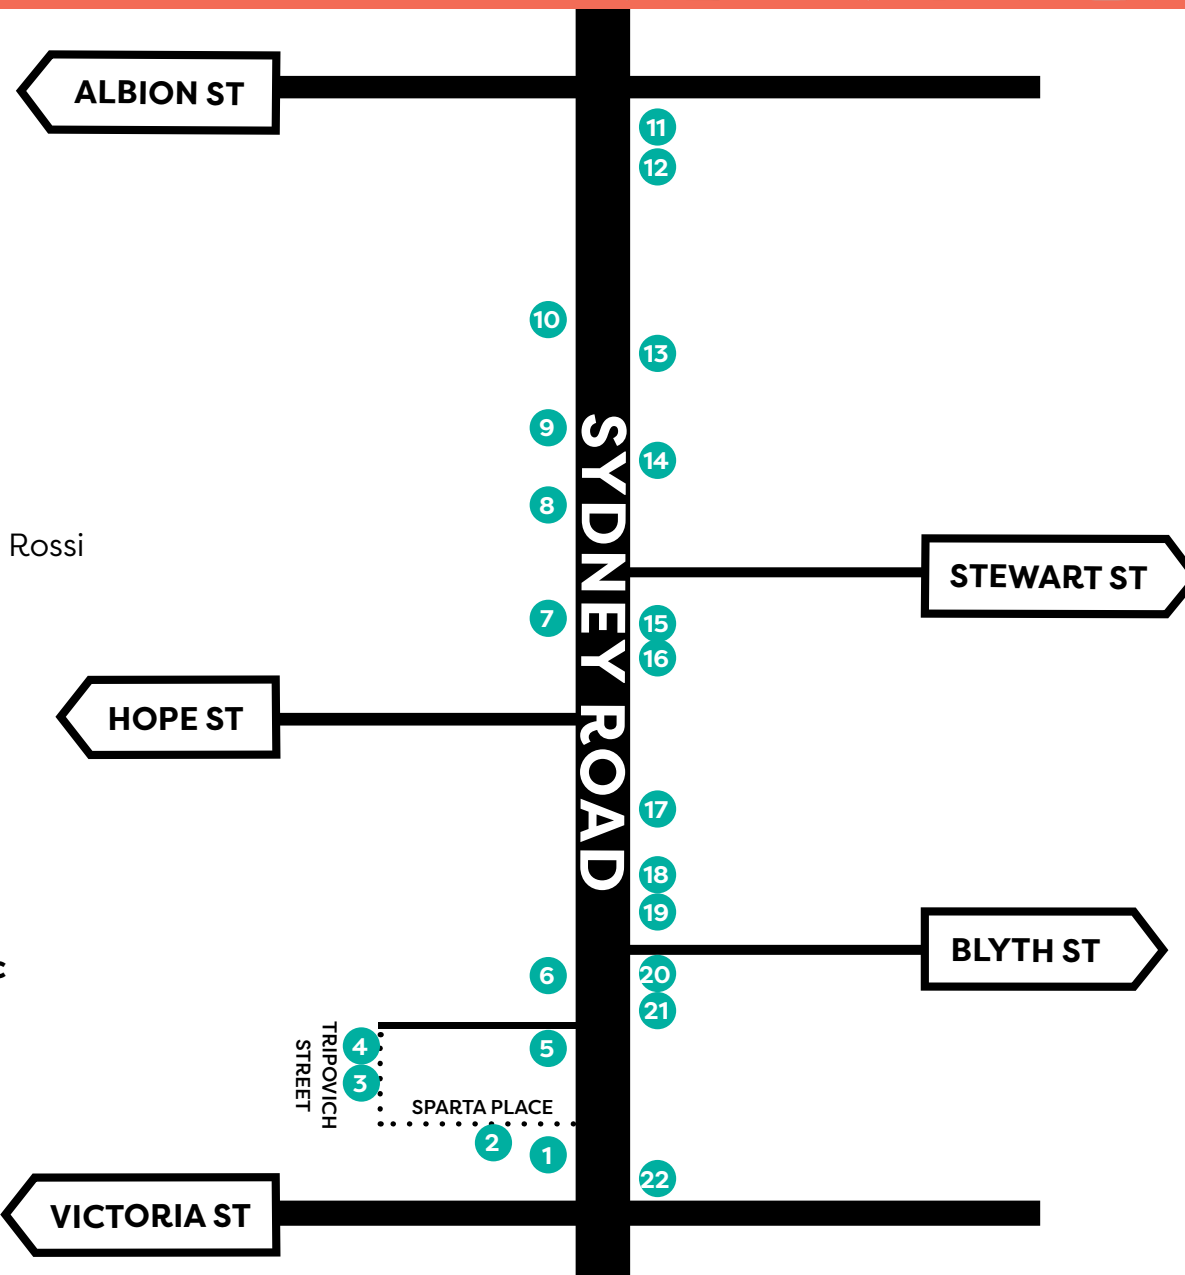

2022 Festive Art on Windows Map

ARTWORK LOCATIONS

- 10 Art by: **Cassandra Baker**
at Makkah Decorators
- 9 Art by: **B Loiacono**
at Bagels & Co
- 8 Art by: **Ruby Li**
at Rezah Afghan Kebab
- 7 Art by: **Esther Cheek**
at All Star Nails
- 6 Art by: **Rebecca Gregory**
at Kylie J. Bridal by Christina Rossi
- 5 Art by: **Lulu Harper**
at Deans Art Supplies
- 4 Art by: **Sarah Lightfoot**
at Brunswick Holistic Health
- 3 Art by: **Sharleen Cu**
at Brunswick Dentist
- 2 Art by: **Betty Holloway**
at Jet Nail Bar
- 1 Art by: **Stephanie Jakopcevic**
at Crust Gourmet Pizza Bar

2022 Festive Art on Windows Map

ARTWORK LOCATIONS

14 Art by: **Angharad Neal-Williams**
at 121 for Hair

13 Art by: **Sarah Lightfoot**
at Lui.Boss Brunswick

12 Art by: **Yeli Chuan**
at Mutual Muse

11 Art by: **Lily Santamaria**
at Tandoori Nights

1

SYDNEY ROAD

GLENLYON RD

EDWARD ST

WESTON ST

BARKLY SQUARE

15

16

17

18

19

20

21

22

Art by: **Stephanie Dix**
at 210 (Barber Shop)

Art by: **Yvonne Yang**
at My Ride Brunswick