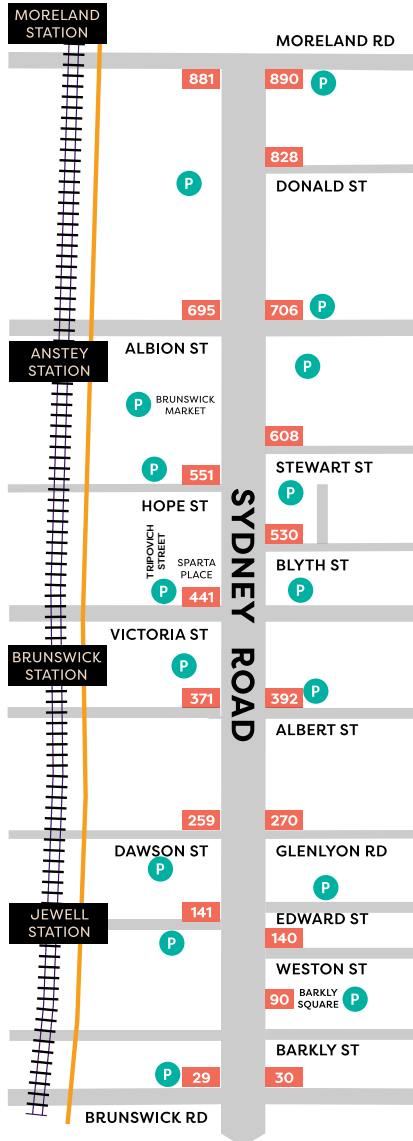

BS = Barkly Square SP = Sparta Place FA = Forum Arcade
L = Level S = Suite/ Shop R = Room

GETTING HERE

Train: Upfield line: Jewell, Brunswick, Anstey & Moreland stations.

Tram: Route 19 Elizabeth St. City to North Coburg.

Car: 400 Car spaces along Sydney Rd & Approx 900 off street. Pods exist in Sydney Road and are monitored regularly by Council for timing.

Bus: #503 via Albion St, #504 via Hope St, #506 via Dawson St/ Glenlyon Rd, #508 via Victoria St, #509 via Moreland Rd, #510 via Moreland Rd.

P Carparks **■** Street number **—** Bike path

Did you know that the Sydney Rd Brunswick shopping precinct is one of the longest retail strips in the southern hemisphere? Then it'll be no surprise that every business category under the sun is located on Brunswick's Sydney Road.