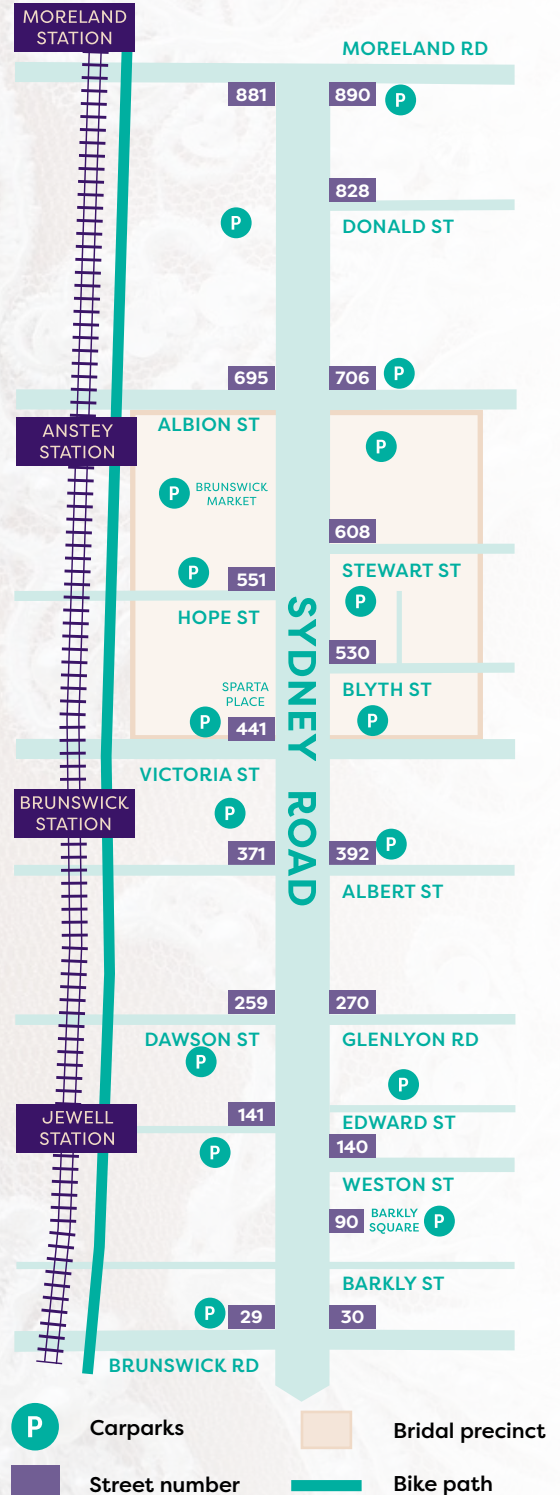

SYDNEY EST. 1850 Brunswick ROAD

Everything you need in one location!

Sydney Road Brunswick is the most extensive bridal precinct in Melbourne. It is the number one choice of brides-to-be and wedding planners for many generations across Australia.

GETTING HERE

BY CAR

400 car spaces on Sydney Rd & approx. 900 in off street carparks.

BY TRAM

No. 19 from Elizabeth St, Melbourne (only 5 km)

BY TRAIN

Upfield train line. Get off at Jewell, Brunswick, Anstey and Moreland Stations.

BY BUS

503 via Albion St
504 via Hope St
506 via Glenlyon Rd
508 via Victoria St
509 via Moreland Rd
510 via Moreland Rd

BY BIKE

Via the Upfield bike path following the train line one block West of Sydney Road