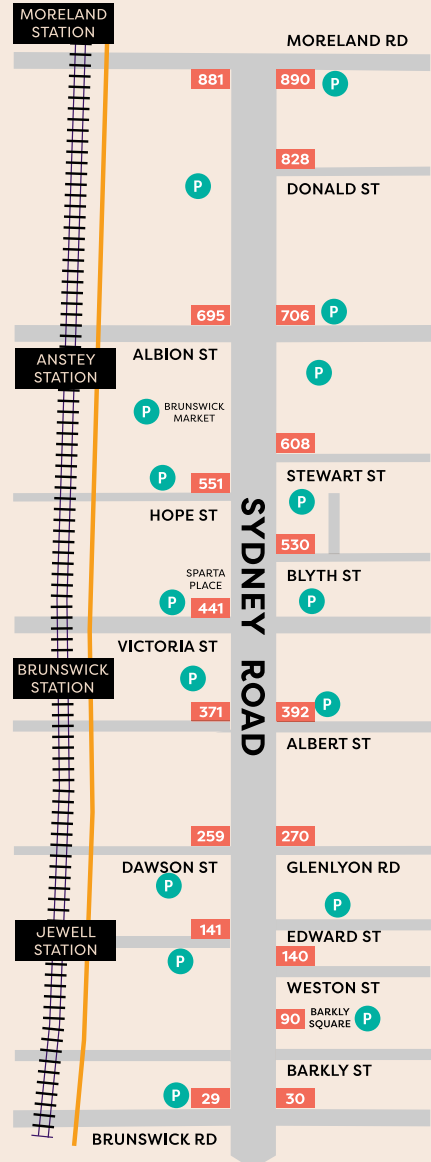

EVERYTHING YOU NEED IN ONE LOCATION

Sydney Road is a strip of diverse shops and professional services where you are sure to find the right facility. There are also many services accommodating a variety of languages.

GETTING HERE

Train: Upfield line: Jewell, Brunswick, Anstey & Moreland stations.
Tram: Route 19 Elizabeth St. City to North Coburg.
Car: 400 Car spaces along Sydney Rd & Approx 900 off street.
Bus: #503 via Albion St, #504 via Hope St, #506 via Dawson St/ Glenlyon Rd, #508 via Victoria St, #509 via Moreland Rd, #510 via Moreland Rd.