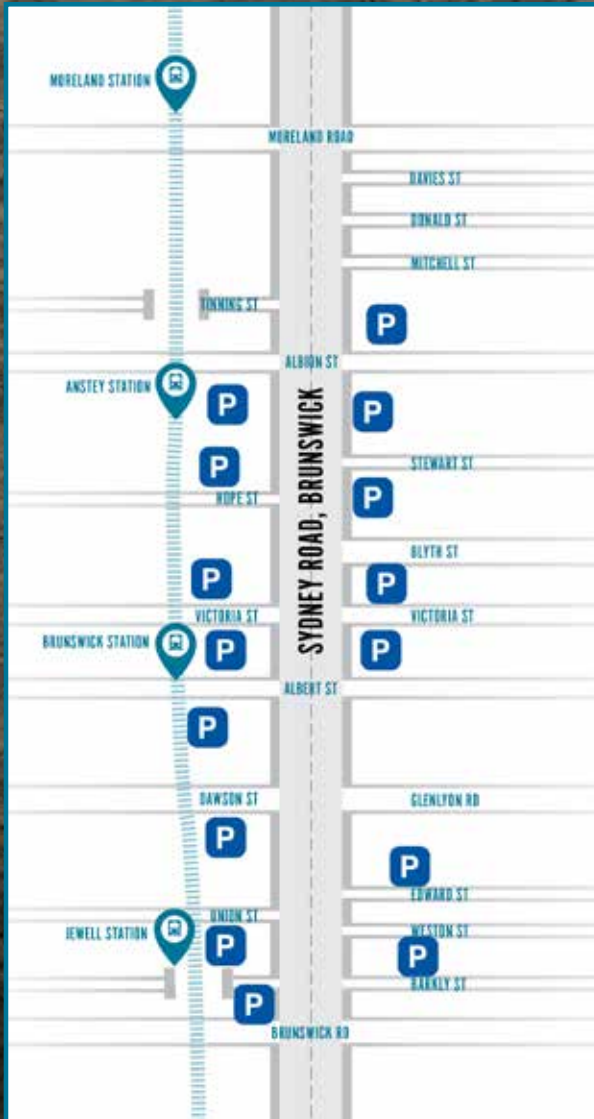

Getting here

SYDNEY EST. 1850 Brunswick ROAD

Everything you need in one location

10 minutes from CBD
Tram 19 or Upfield train line

All the services and attention you'll need for your good health, wealth and business needs

Sydney Road is a strip of diverse shops and professional services where you are sure to find the right facility. There are also many services accommodating a variety of languages.

SYDNEY EST. 1992 Brunswick ROAD ASSOCIATION